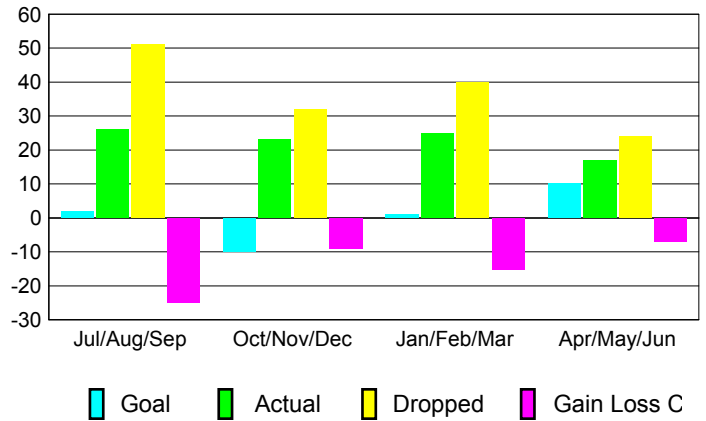

GMT: **JØRN ANDERSEN**

Location: **NORWAY**

GMT CA: **4**

CLUBS

Month	New Club Goal	Actual New Clubs	Actual Dropped Clubs	Gain/Loss of Clubs
2012-2013				
Jul/Aug/Sep	0	0	0	0
Oct/Nov/Dec	0	0	0	0
Jan/Feb/Mar	0	0	0	0
Apr/May/Jun	0	0	0	0
Totals	0	0	0	0

Club Results 2012-2013

Goal, New, Dropped, Gain/Loss

YTD Status Quo Clubs 2012-2013

Status Quo Clubs Compared to Status Quo Members

Club Gain/Loss 2012-2013

MEMBERSHIP

Month	Net Memb Goal	Actual New Memb	Actual Dropped Memb	Gain/Loss of Memb
2012-2013				
Jul/Aug/Sep	2	26	51	-25
Oct/Nov/Dec	-10	23	32	-9
Jan/Feb/Mar	1	25	40	-15
Apr/May/Jun	10	17	24	-7
Totals	3	91	147	-56

Membership Results 2012-2013

Goal, New, Dropped, Gain/Loss

Gender Comparison 2012-2013

Membership Gain/Loss 2012-2013